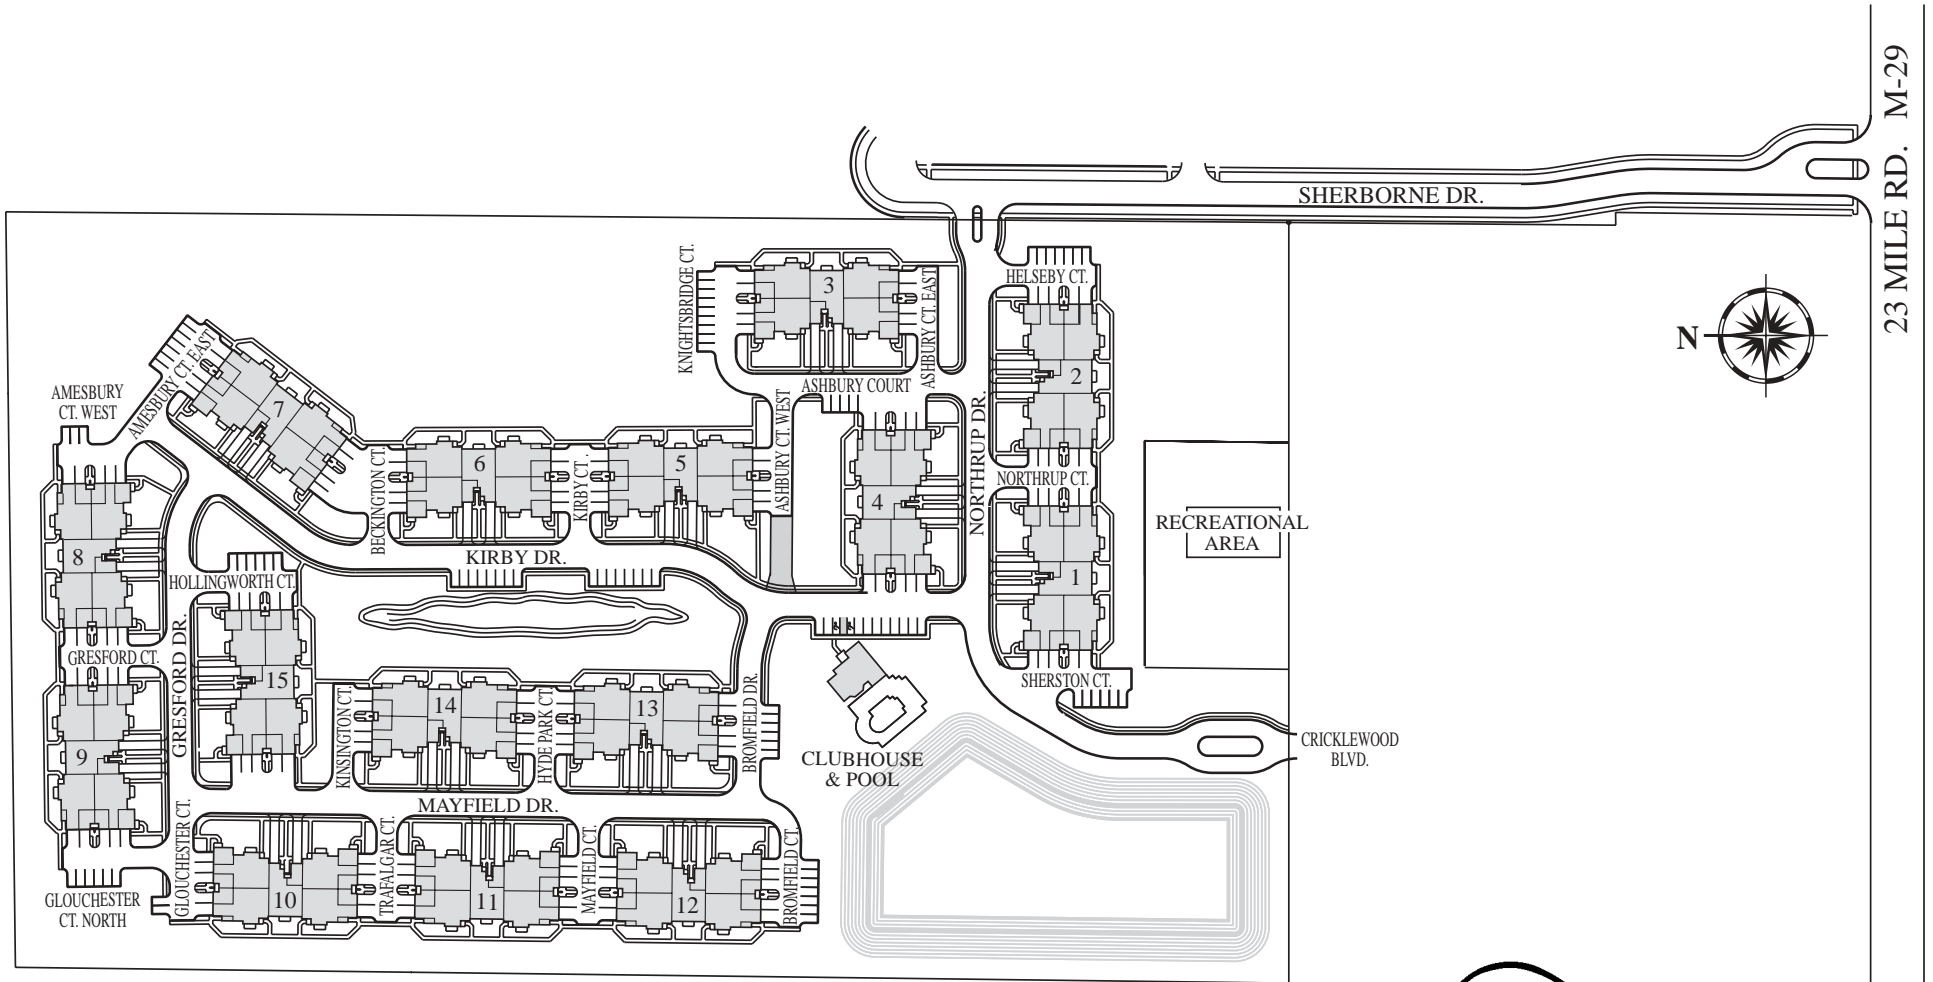

The Community

Wellington
PLACE

586-716-4400 Fax 586-716-4781

Located on 23 Mile Rd. just east of Baker Rd. in Chesterfield Twp.

Prices, plans and specifications subject to change without notice or obligation.

Floor plan dimensions are approximate. © 2004

www.gtrcompanies.com