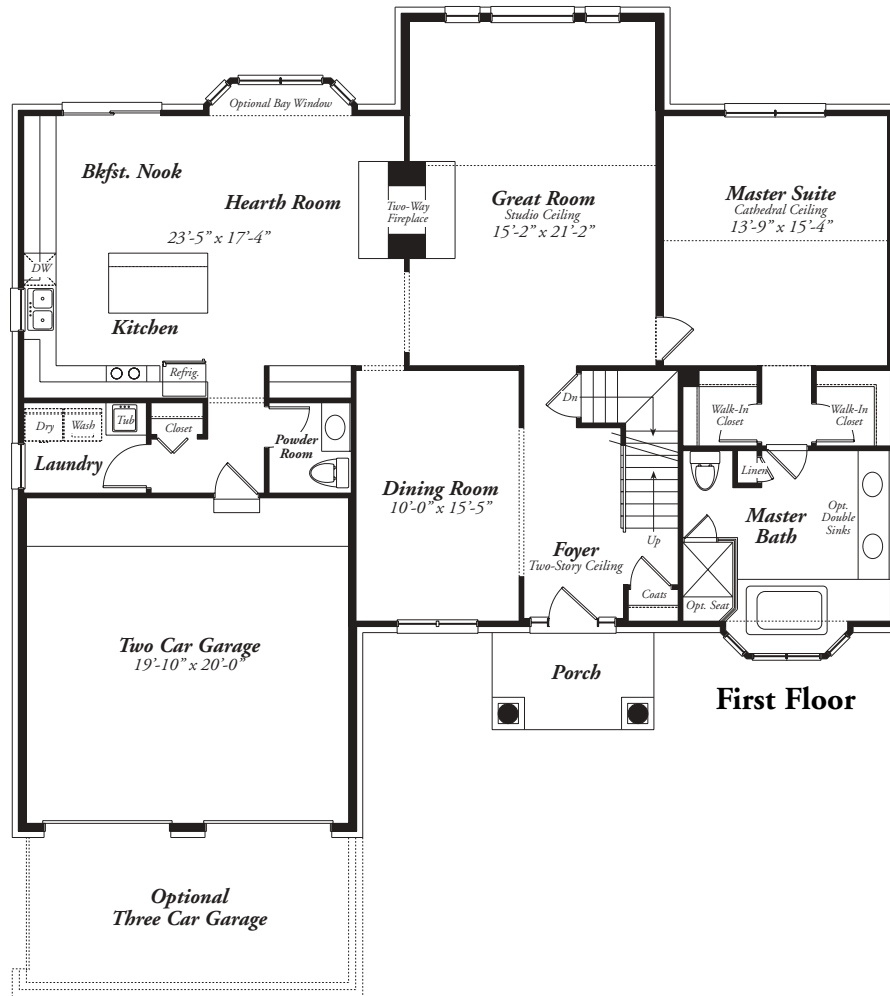

## Optional Second Floor

3 Bedroom / 2 Bath

## Second Floor

3 Bedroom

586-716-4222 | Located on Ridge Road east of I-94, south of 25 Mile Road in New Baltimore

In our continuing effort to meet homebuyer's expectations, we reserve the right to modify features, price, specifications and/or to change or discontinue models without notice or obligation. Floor plan dimensions are approximate. Renderings are artist's conception. © 2003