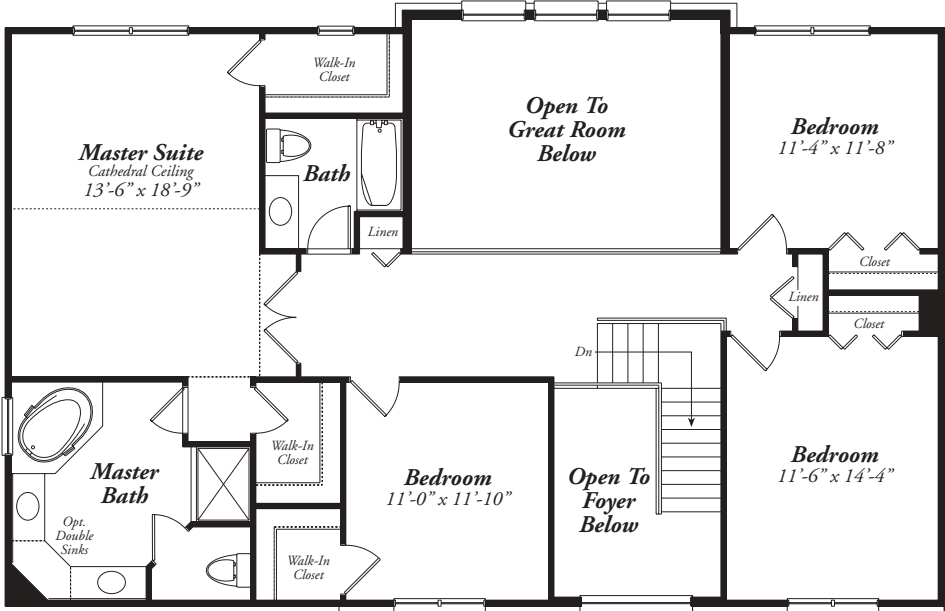

THE WYNGATE

First Floor

Second Floor

586-716-4222 | Located on Ridge Road east of I-94, south of 25 Mile Road in New Baltimore

In our continuing effort to meet homebuyer's expectations, we reserve the right to modify features, price, specifications and/or to change or discontinue models without notice or obligation. Floor plan dimensions are approximate. Renderings are artist's conception. © 2003